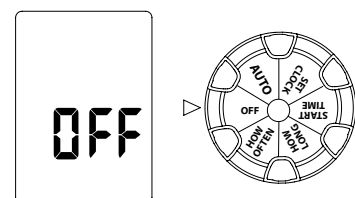

TIMER FEATURES

DIAL—Rotate the dial to customize your watering schedule

RAIN DELAY—Use this button to select RAIN DELAY mode

RESET—Press to clear all programming

MANUAL—Press to water manually

CLEAR—Press to clear programming

+/- BUTTONS—Use these buttons to adjust time and system setup

AUTO—Timer waters according to your customized schedule

SET CLOCK—Set the time of day

START TIME—Select what time you would like to start watering

HOW LONG—Determine how long to water

HOW OFTEN—Choose how often you will water

OFF—Turn off all watering

INSTALLING THE BATTERIES

1. Remove the tray on the back of the timer by sliding or pulling it out.
2. Insert two AAA (1.5V) alkaline batteries (not included) and replace the tray.

NOTE: Firmly replace the battery tray to ensure water resistance and increase battery life. You will know the battery tray is fully inserted if it does not pull out easily. Used up or dead batteries must be removed from the timer and disposed of properly. Replace batteries when low battery icon appears on display. Do not dispose of batteries in fire. Batteries may explode or leak.