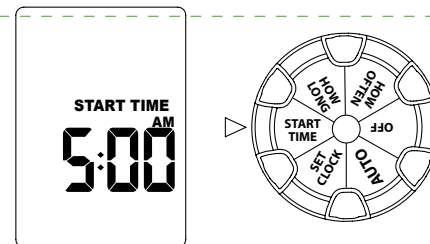

START TIME

1. Turn dial to START TIME.
2. Using the +/- buttons, set your start time, including AM and PM. Timer advances faster if button is held down.
3. Turn dial to save changes.