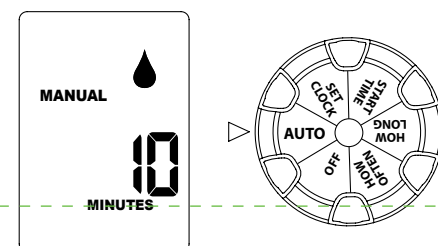

MANUAL/HAND WATERING

This feature allows you to water without interrupting your set schedule. To access this feature, follow the steps below.

1. With the dial on AUTO, press the MANUAL button.
2. Use the +/- buttons to select watering time from 1 to 360 minutes.
3. Screen will flash between clock and hours remaining before programmed cycle resumes.

NOTE: There may be a slight delay between the time the manual button is pressed and when watering begins.

4. To stop manual watering, turn the dial to OFF.
5. Turn the dial back to AUTO to resume your programmed watering schedule.

TROUBLESHOOTING

WATER DOES NOT COME ON AT DESIRED TIME.

Check if:

- Clock is set to correct time, including AM and PM.
- Dial is set to "Auto"
- Start time is set to desired time, including AM and PM.
- Rain Delay is on.

TIMER DOES NOT WATER.

Check if:

- Timer is set to AUTO.
- Hose faucet is on.
- Batteries are low.
- Clock is set to correct time, including AM and PM.
- Rain Delay is on.

WATER WON'T TURN OFF.

Check if:

- HOW LONG is set to desired time.
- HOW OFTEN is set to desired interval hour or day.

WORKING WATER PRESSURE:

- Minimum: 10 psi
- Maximum: 100 psi

WORKING TEMPERATURE:

- Maximum: Do not exceed 120°F
- Minimum: Keep from freezing

WARNINGS:

For outdoor use with cold water only.
Not for use with appliances.

Customer Service
1-800-488-6156

Orbit® Irrigation Products, Inc.
North Salt Lake, UT 84054

© 2015 Orbit Irrigation Products, Inc.
All rights reserved. All trade names are registered trademarks of respective manufacturers listed.

PN 56619-24 rC

Raw Part Num: 24695-24 rA
Size (in.): 12" W x 6" H
Size (mm): 304.8 W x 152.4 H
Material: Bleached paper
Basis Weight: 18 lbs Calliper: 3.6 Mil
Package Format: Instruction Sheet
100% Scale
Outside-face
Outside Color: White
Date: 1/29/2014
Designer: J. Smolarski