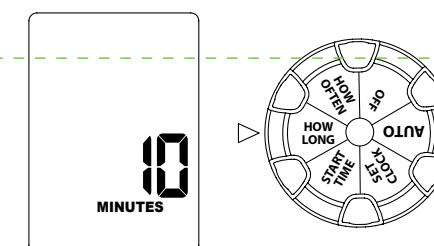

HOW LONG

1. Turn dial to HOW LONG.
2. Using the +/- buttons, select watering duration from 1 to 360 minutes. Timer advances faster if button is held down.
3. Press CLEAR button to reset run time.
4. Turn dial to save changes.