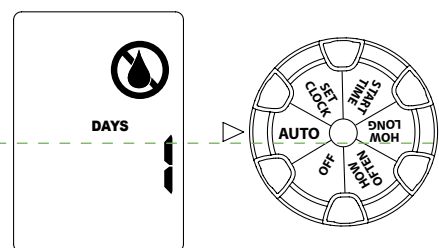

12"
304.8mm

6"
152.4mm

NOTE: 1 is every day, 2 is every other day, etc
3. Turn dial to save changes

CONGRATULATIONS!
Your timer is now programmed. Turn your dial to AUTO to allow your timer to water according to programmed time, station, duration, and frequency.

ADDITIONAL FEATURES

RAIN DELAY

Rain delay allows you to postpone watering for a set period of time. To access the rain delay, follow the steps below.

1. With the dial on AUTO, press the button.
2. Using the +/- buttons select a delay of 1 to 7 days.
3. Screen will flash between clock and hours remaining before programmed cycle resumes.
4. To remove rain delay, turn dial to OFF and then back to AUTO.