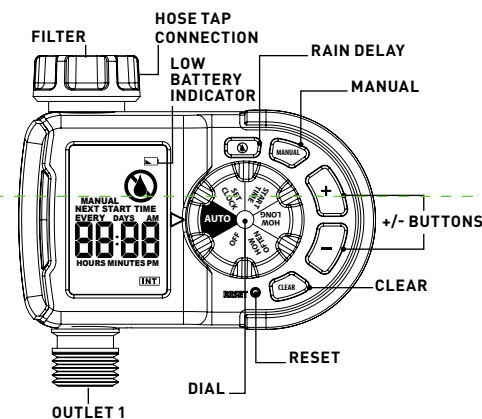

12"
304.8mm

6"
152.4mm

1 Dial 1 Outlet HOSE FAUCET TIMER

Temporizador de grifo de manguera de 1 selector y 2 salidas

Important, please read!

When expecting freezing temperatures, timers should be removed from the hose faucet and stored indoors to avoid potential freeze damage.

Filter traps dirt particles, prolonging life of timer. Clean filter regularly and replace if worn.

TIMER FEATURES

TIMER FEATURES

DIAL—Rotate the dial to customize your watering schedule

RAIN DELAY—Use this button to select RAIN DELAY mode

RESET—Press to clear all programming

MANUAL—Press to water manually

CLEAR—Press to clear programming

+/- BUTTONS—Use these buttons to adjust time and system setup

AUTO—Timer waters according to your customized schedule

SET CLOCK—Set the time of day

START TIME—Select what time you would like to start watering

HOW LONG—Determine how long to water

HOW OFTEN—Choose how often you will water

OFF—Turn off all watering

INSTALLING THE BATTERIES

1. Remove the tray on the back of the timer by sliding or pulling it out.
2. Insert two AAA (1.5V) alkaline batteries (not included) and replace the tray.

NOTE: Firmly replace the battery tray to ensure water resistance and increase battery life. You will know the battery tray is fully inserted if it does not pull out easily. Used up or dead batteries must be removed from the timer and disposed of properly. Replace batteries when low battery icon appears on display. Do not dispose of batteries in fire. Batteries may explode or leak.