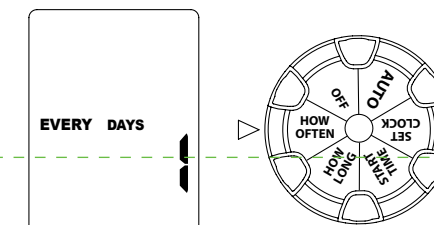

HOW OFTEN

1. Turn dial to HOW OFTEN.
2. Using the +/- buttons, set your watering frequency. You may choose to water every 1 hour, 2 hours, 4 hours, 6 hours, 12 hours, or from 1 to 7 days.

Raw Part Num: 24695-24 rA
Size (in.): 12" W x 6" H
Size (mm): 304.8 W x 152.4 H
Material: Bleached paper
Basis Weight: 18 lbs Calliper: 3.6 Mil
Package Format: Instruction Sheet
100% Scale
Outside-face
Outside Color: White
Date: 1/29/2014
Designer: J. Smolarski