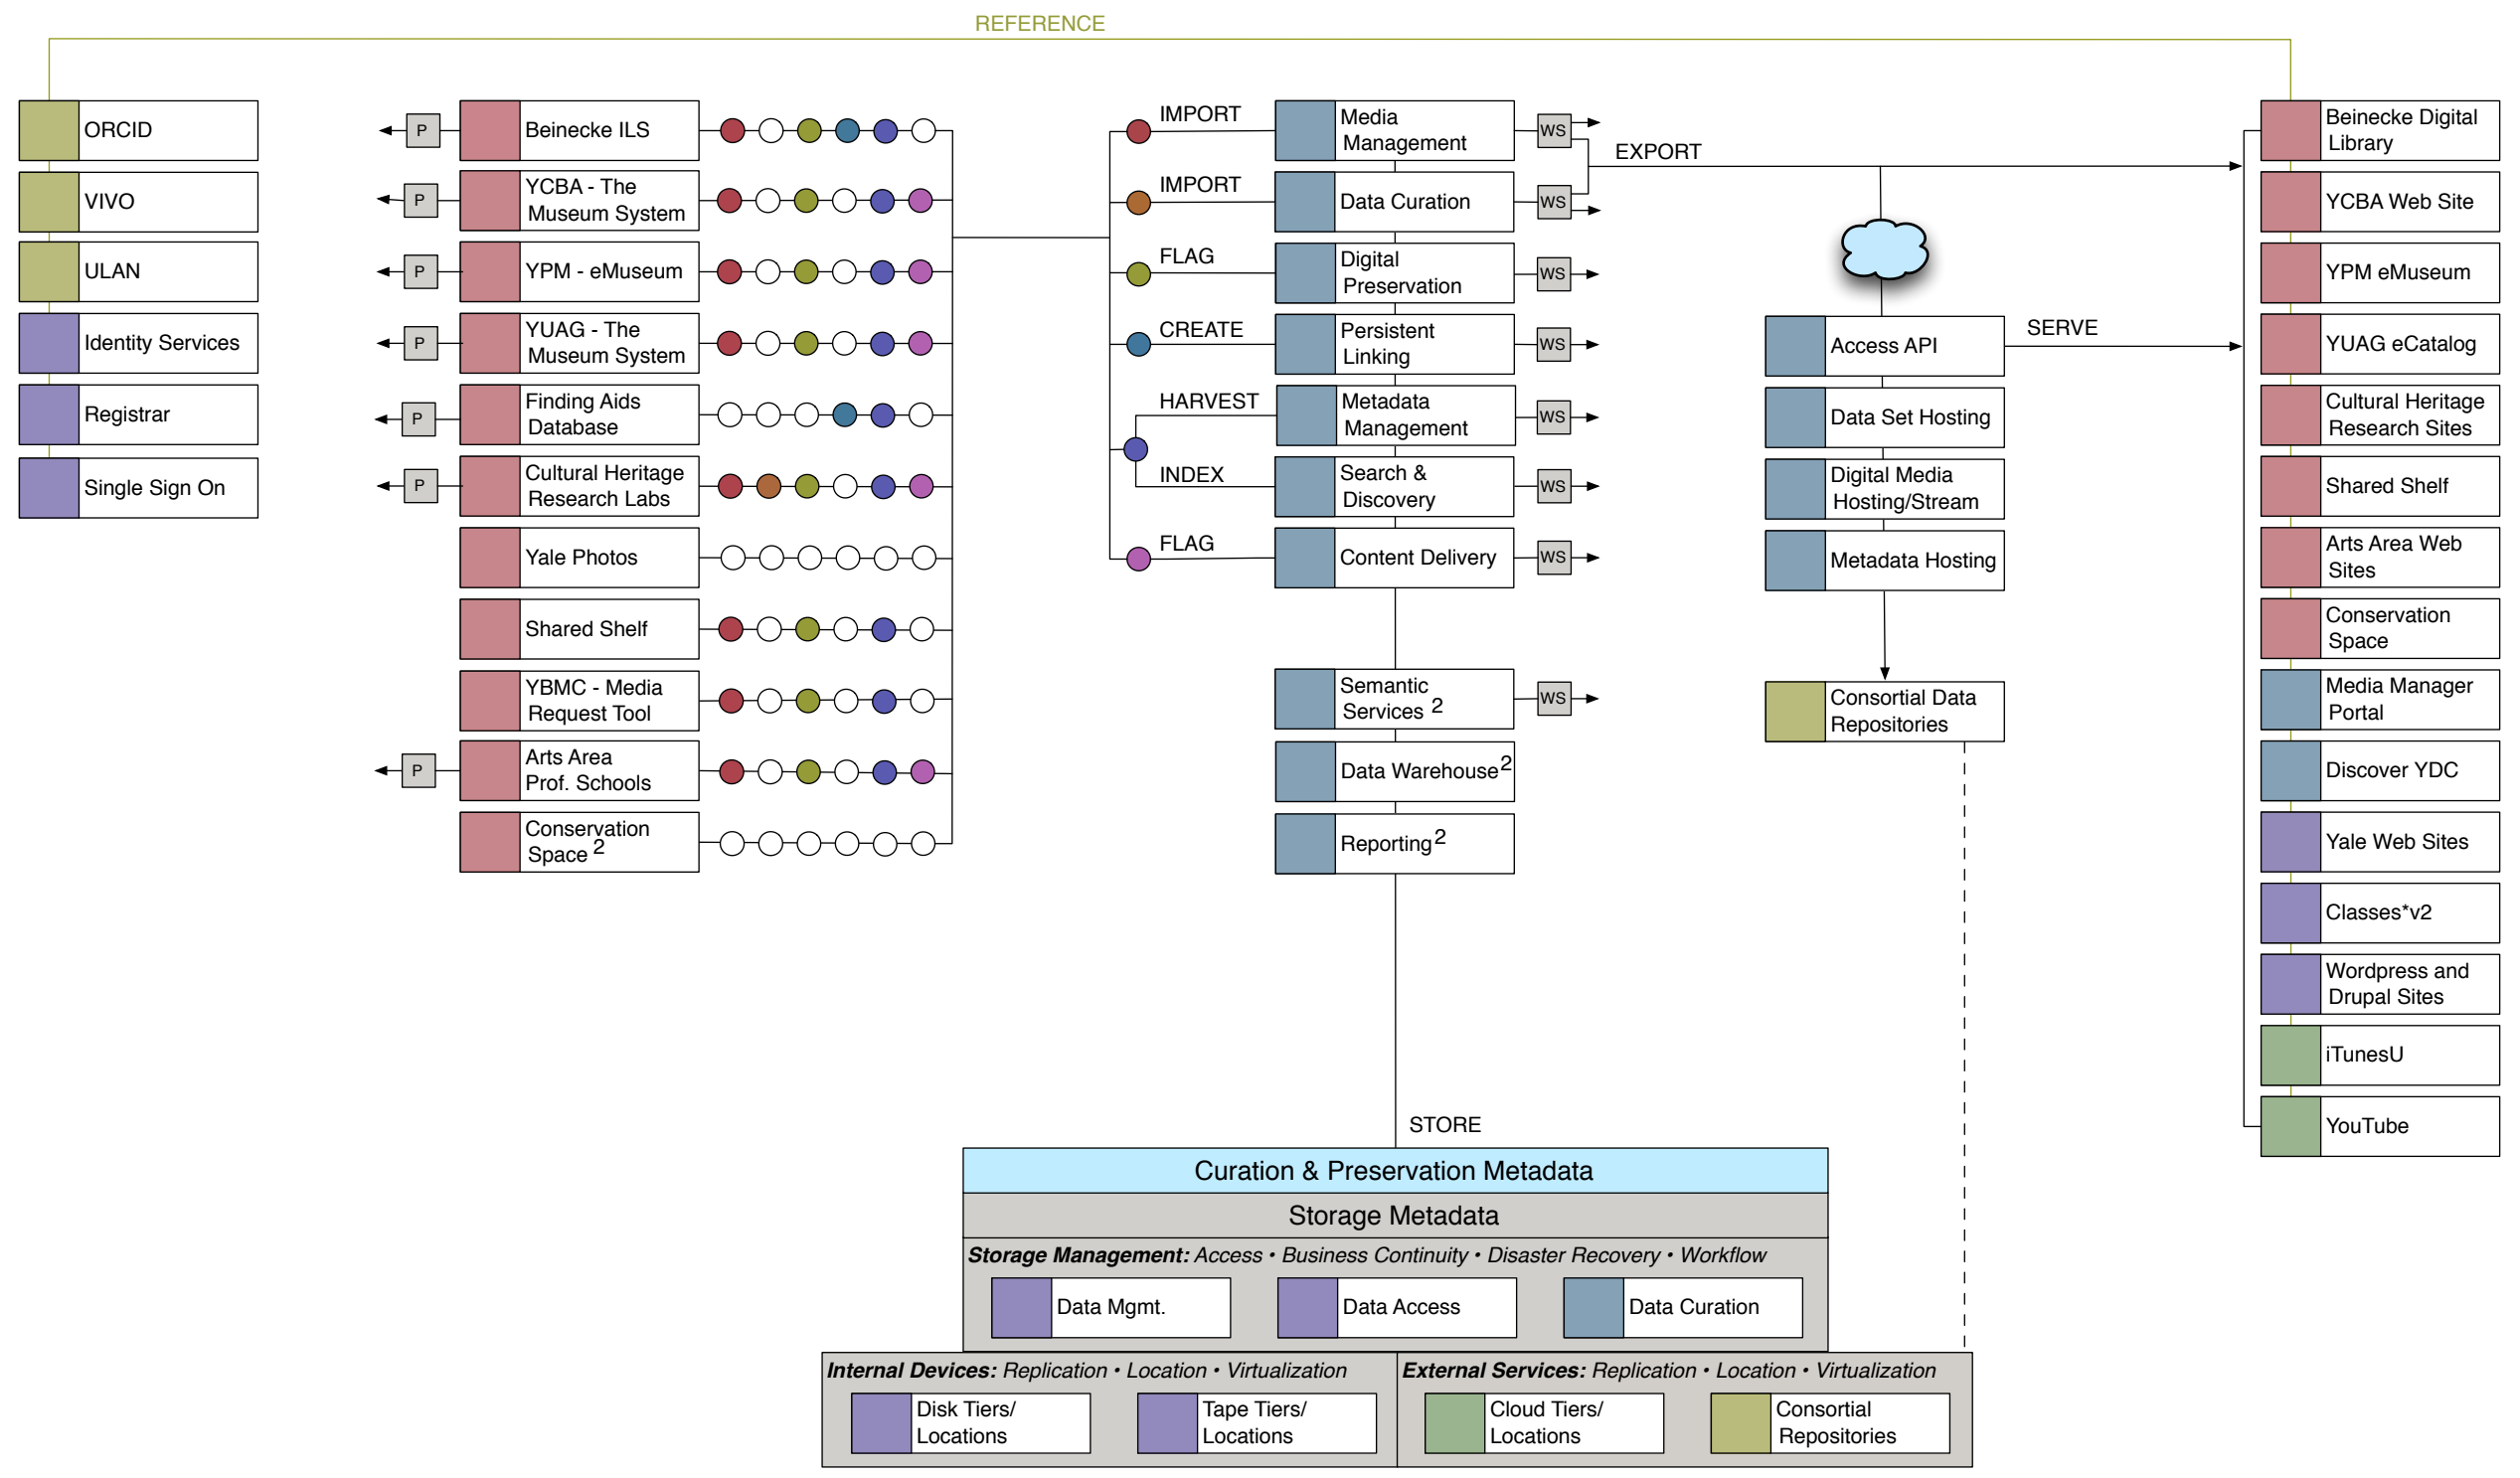

← **Authoritative Reference**      **Catalogue & Collection**      **Content Stewardship**      **Content Delivery**      **Publishing Venues** →

**LEGEND**

- Global / National Systems
- YDC2 Partner Systems
- YDC2 Content Platform
- ITS Systems
- External Systems
- WS Web Service
- P Published

**NOTES**

1. Structured Metadata approach to collections
2. Yet to be defined